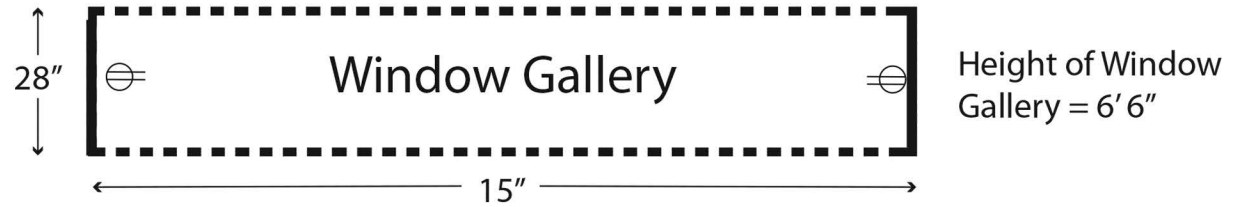

Neutral Ground

1835 - Scarth St.

Scarth St Pedestrian Mall

- Designates exhibition ready walls
- - - Windows/non exhibition ready walls
- ⊕ Electrical outlet (duplex)

Colby Richardson, *Innervation*, installed in Neutral Ground Window Gallery, 2018.